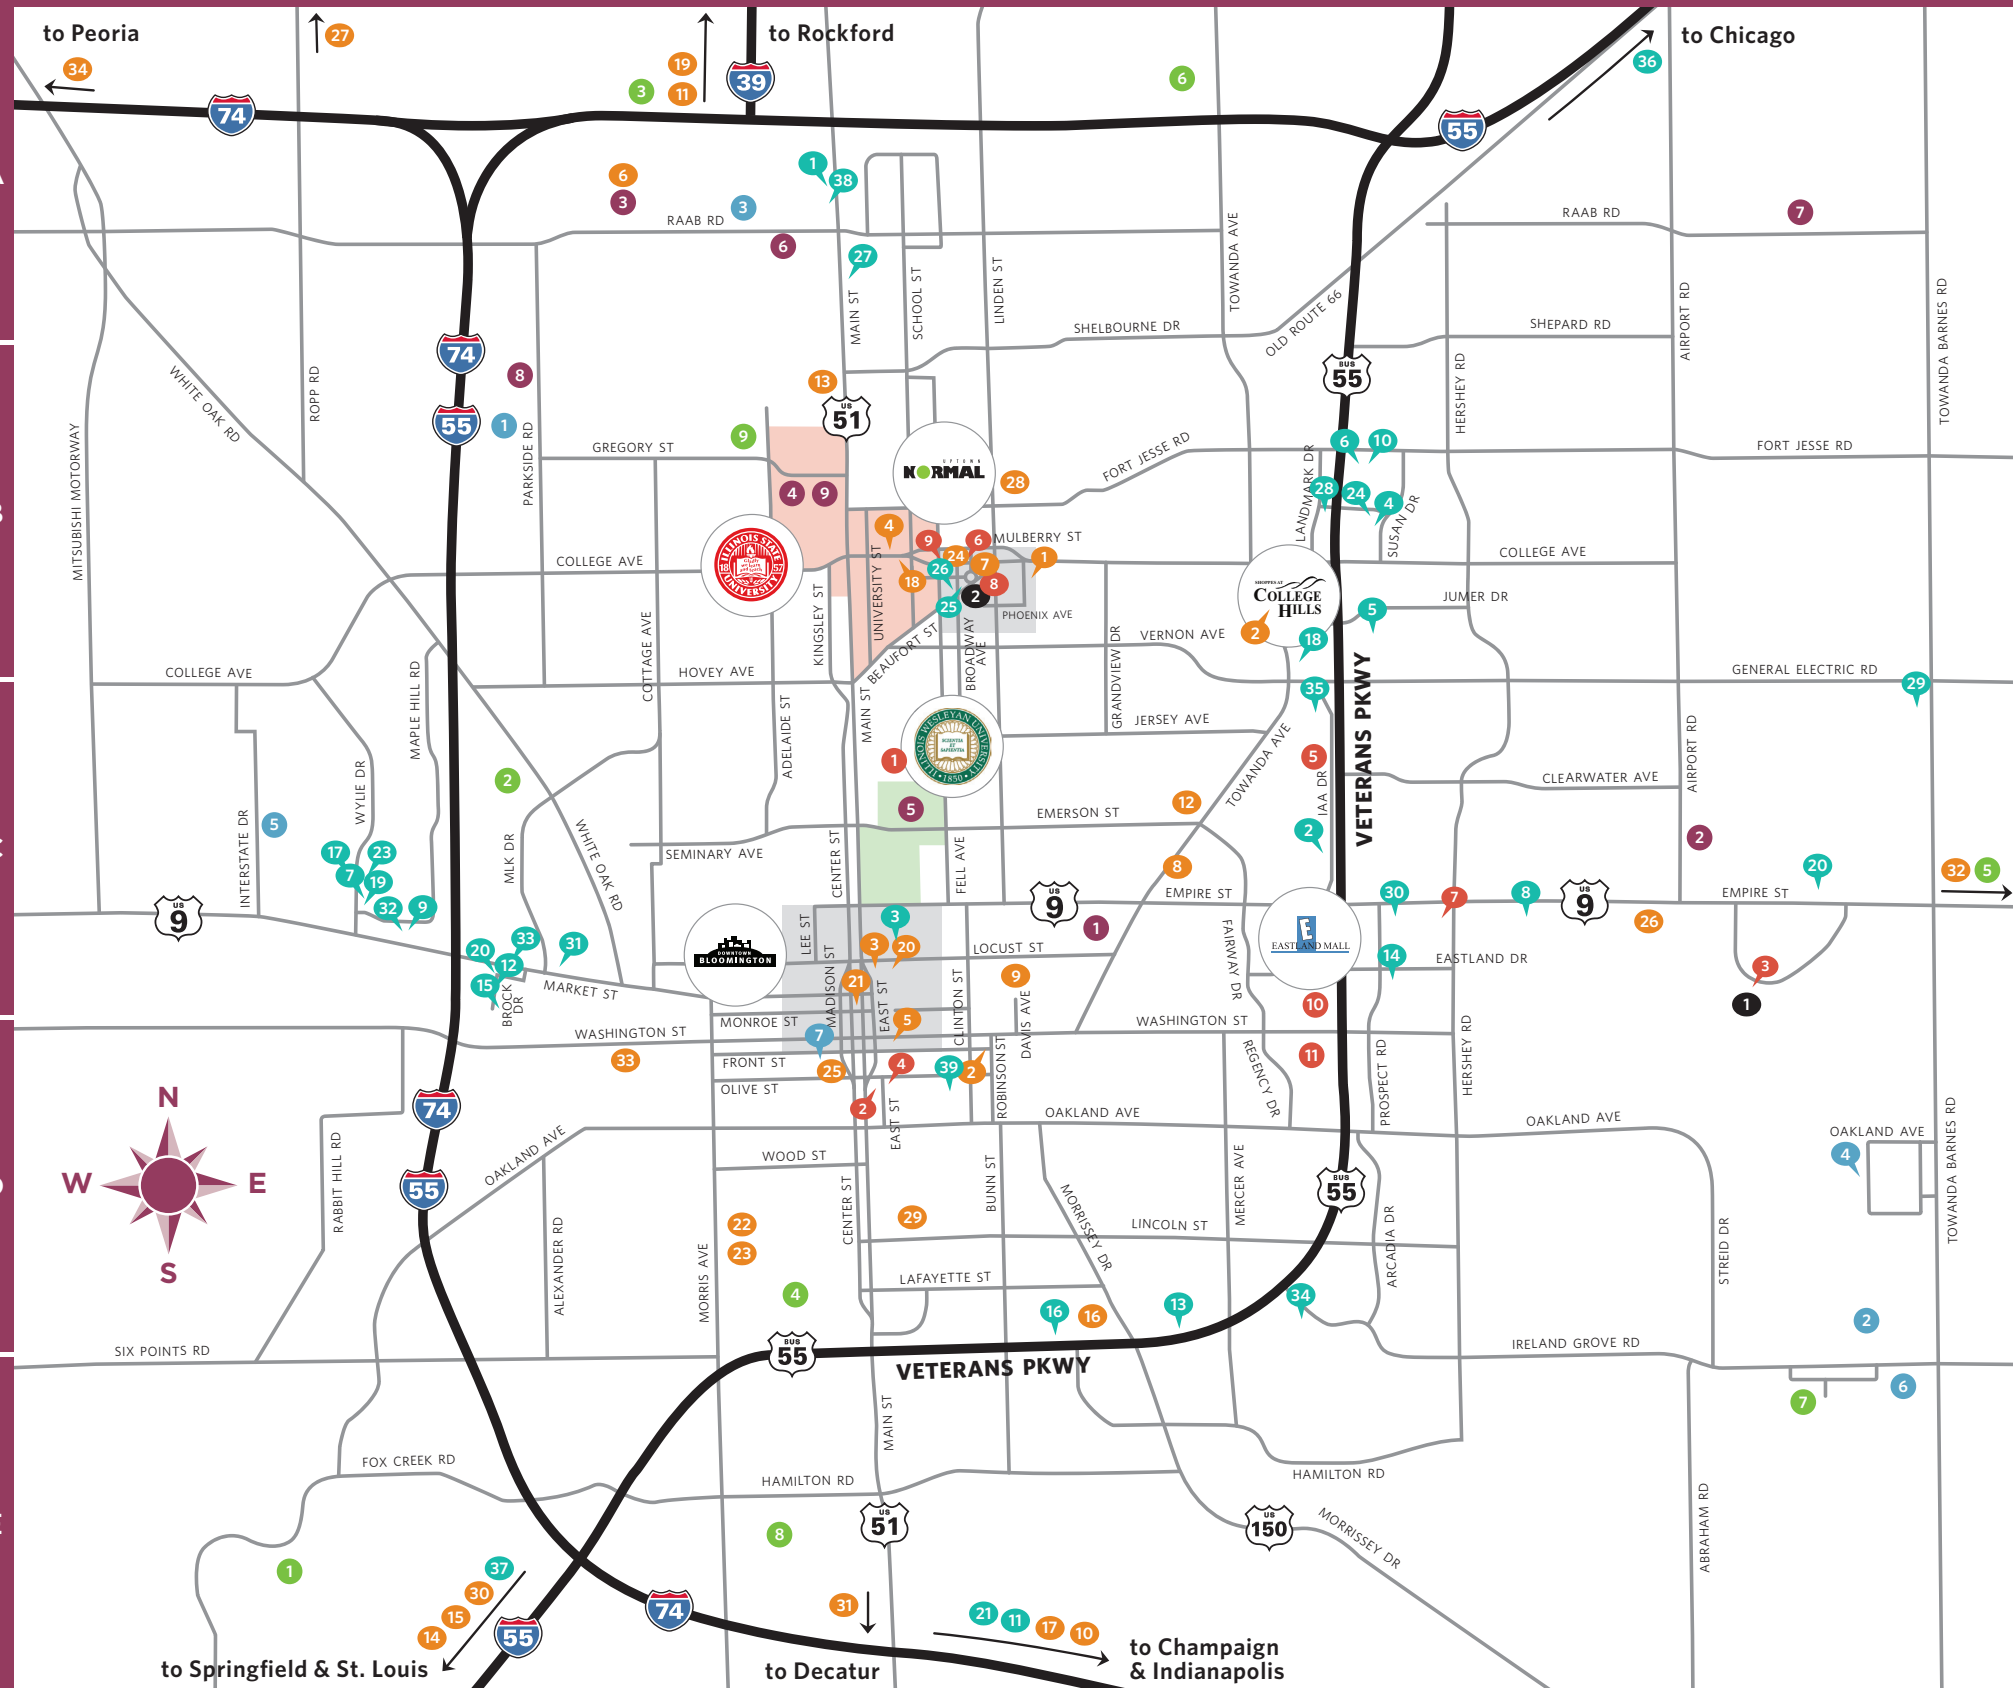

BLOOMINGTON-NORMAL AREA MAP

ACCOMMODATIONS

1. Baymont Inn and Suites A3
2. Baymont Inn and Suites C4
3. Burr House C3
4. Candlewood Suites Hotel B5
5. Chateau Hotel and Conference Center B5
6. Comfort Suites East B5
7. Comfort Suites West C2
8. Country Inn and Suites Airport C5
9. Country Inn and Suites West C2
10. Courtyard by Marriott B5
11. Days Inn Le Roy E4
12. Days Inn and Suites C2
13. DoubleTree by Hilton D4
14. Eastland Suites Hotel and Conference Center C5
15. Econolodge Inn and Suites C2
16. Extended Stay America D4
17. Fairfield Inn and Suites C2
18. Hampton Inn and Suites B4
19. Hampton Inn West C2
20. Hawthorn Suites and Conference Center C2
21. Holiday Inn Express Le Roy E4
22. Holiday Inn Express and Suites B5
23. Holiday Inn Express West C2
24. Holiday Inn Hotel and Suites C6
25. Hyatt Place 00
26. Marriott Hotel and Conference Center B3
27. Motel 6 A3
28. Motel 6 B4
29. Parke Regency Hotel and Conference Center C6
30. Quality Inn and Suites East 00
31. Quality Inn and Suites West C5
32. Ramada Limited and Suites C2
33. Red Roof Inn C2
34. Residence Inn by Marriott D4
35. Super 8 Bloomington C4
36. Super 8 Chenoa A5
37. Super 8 McLean E2
38. Super 8 Normal A3
39. Vrooman Mansion D3