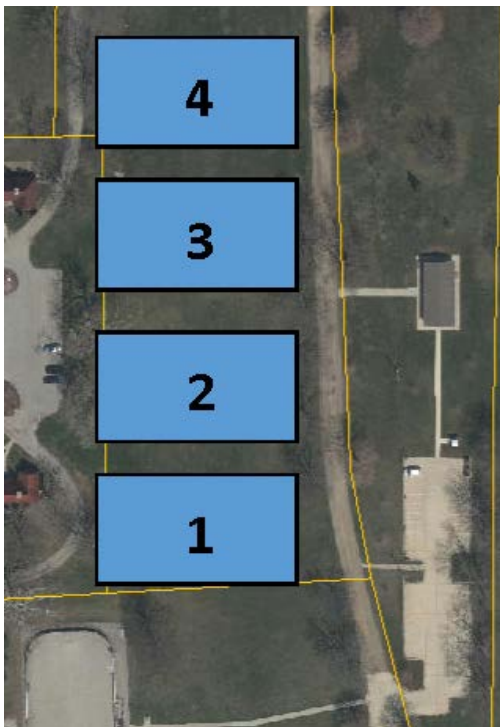

Field #	Age Groups	Field Size (yds.)	Goal Size (ft.)
1	U14	100 x 60	6' x 18'
2-5	U6-U8	30 x 20	4' x 6'

Park: Fairview Park

Location: 801 North Main Street

Field #	Age Groups	Field Size (yds.)	Goal Size (ft.)
1	U9-10	60 x 40	7' x 21'

Park: Martin Luther King, Jr. Park

Location: 210 North Towanda Avenue (north of Sugar Creek School)

Field #	Age Groups	Field Size (yds.)	Goal Size (ft.)
1	U14	100 x 60	8' x 24'

Park: One Normal Plaza

Location: 700 Pine Street

Field #	Age Groups	Field Size (yds.)	Goal Size (ft.)
1 - 4	U9 - U10	50 x 40	6.5' x 12'

Park: Rosa Parks

Location: 105 East Raab Road

Field #	Age Groups	Field Size (yds.)	Goal Size (ft.)
1W – 1E, 2W – 2E	U9 – U10	60 x 40	6' x 18'
3	HS	110 x 70	8' x 24'