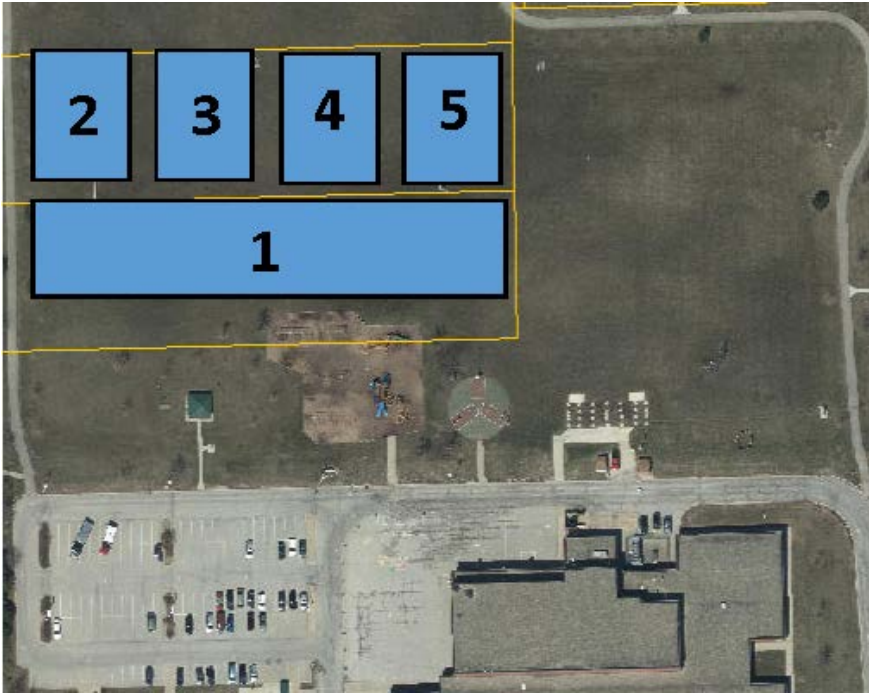

Field #	Age Groups	Field Size (yds.)	Goal Size (ft.)
1	U14	100 x 60	6' x 18'
2-5	U6-U8	30 x 20	4' x 6'

Park: Fairview Park

Location: 801 North Main Street

Field #	Age Groups	Field Size (yds.)	Goal Size (ft.)
1	U9-10	60 x 40	7' x 21'

Park: Martin Luther King, Jr. Park

Location: 210 North Towanda Avenue (north of Sugar Creek School)

Field #	Age Groups	Field Size (yds.)	Goal Size (ft.)
1	U14	100 x 60	8' x 24'

Park: One Normal Plaza

Location: 700 Pine Street

Field #	Age Groups	Field Size (yds.)	Goal Size (ft.)
1 - 4	U9 - U10	50 x 40	6.5' x 12'

Park: Rosa Parks

Location: 105 East Raab Road

Field #	Age Groups	Field Size (yds.)	Goal Size (ft.)
1W – 1E, 2W – 2E	U9 – U10	60 x 40	6' x 18'
3	HS	110 x 70	8' x 24'