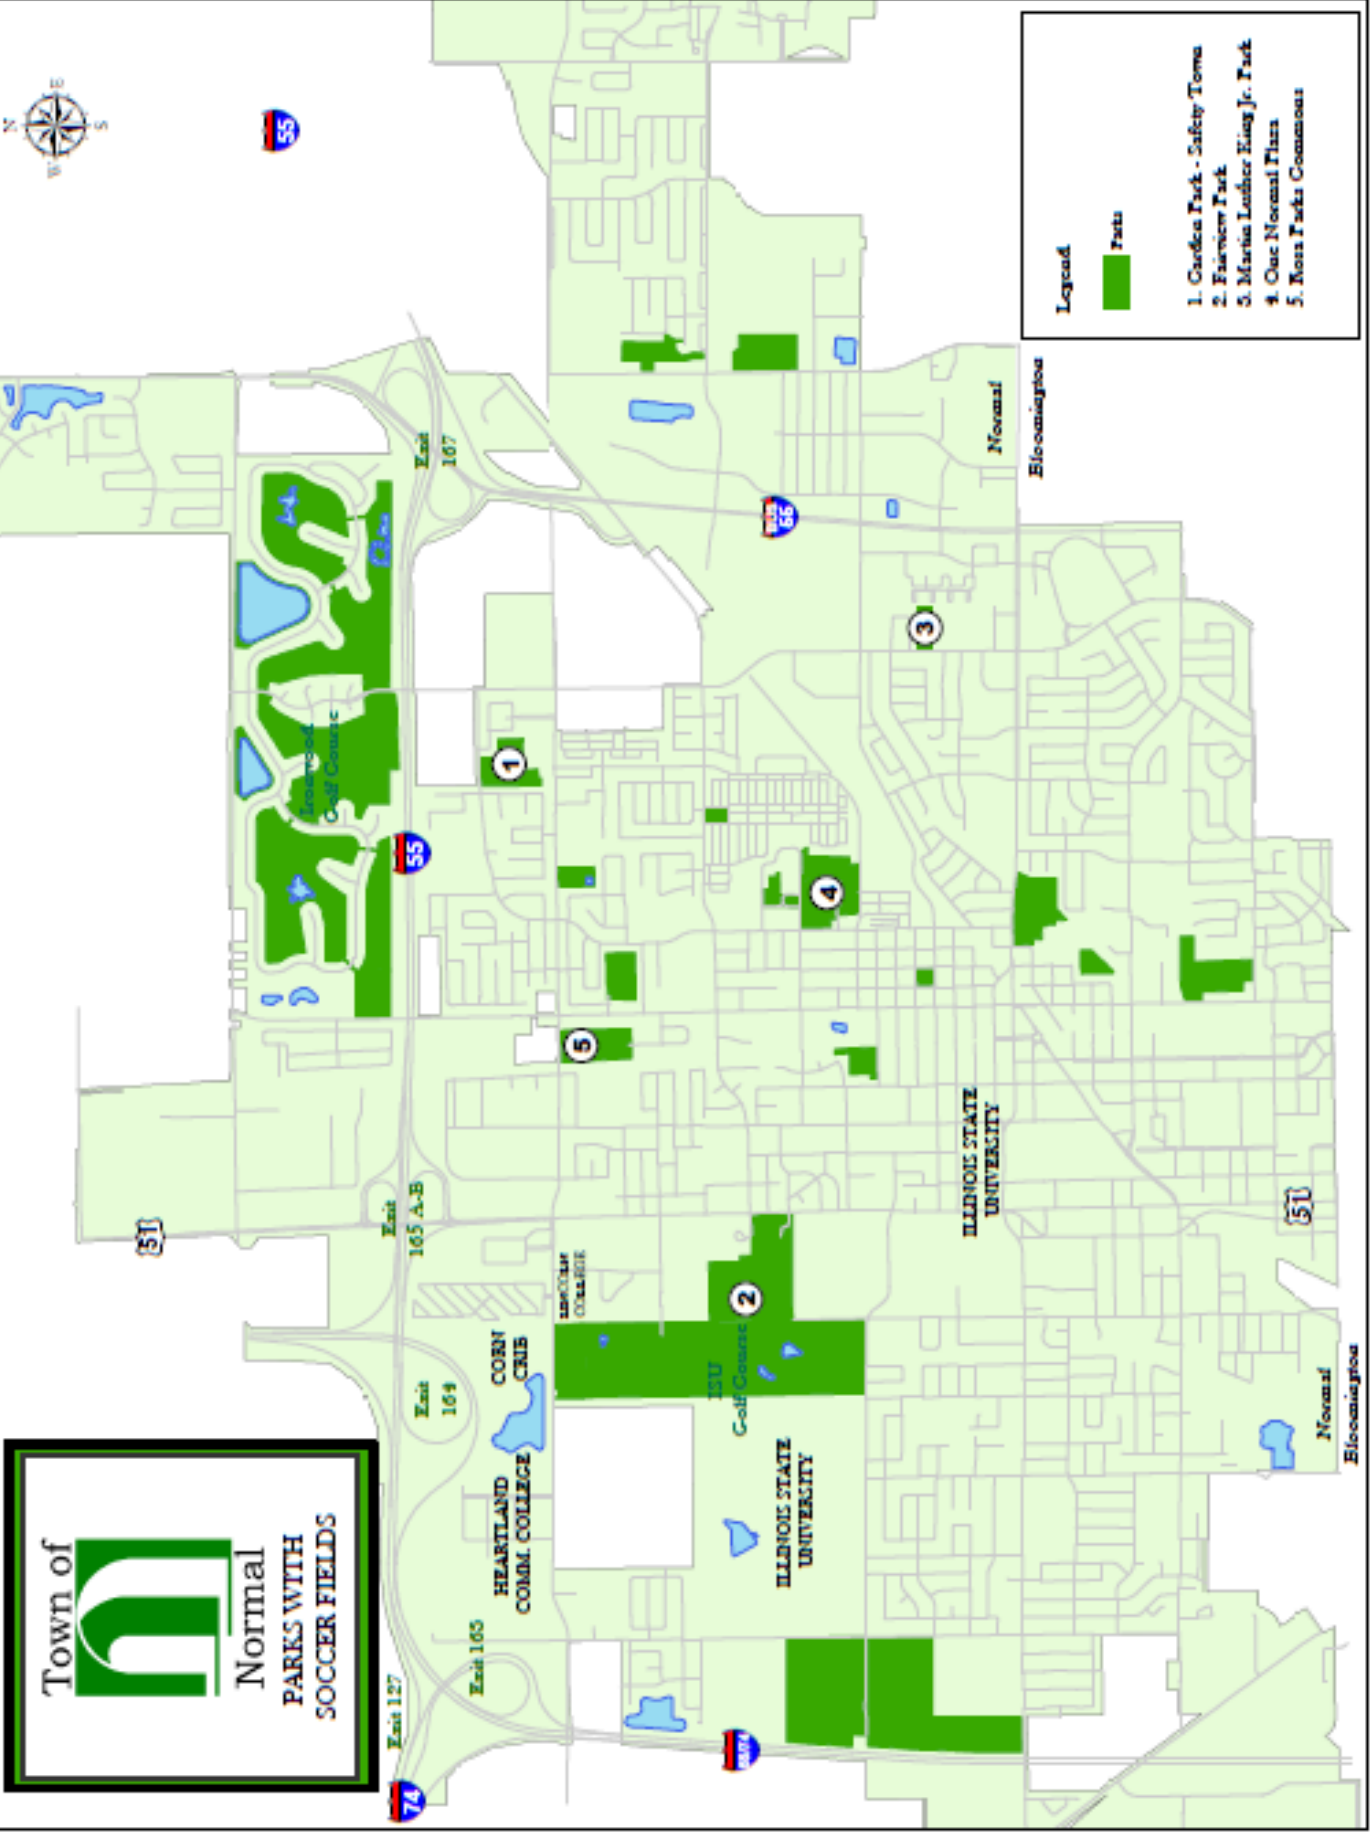

Reservation Priority for one-time and ongoing usage are as follows:

1. Normal Parks and Recreation
2. School teams
3. Club and recreational soccer organizations
4. Independent teams
5. Community members (after March 1)

Seventeen (17) soccer fields are featured at the following six (6) Town of Normal parks:

Field Map		Page 2
Carden Park	1300 East Raab Road (behind Prairieland School)	Page 3
Fairview Park	801 North Main Street	Page 3
Martin Luther King, Jr. Park	210 North Towanda Avenue (north of Sugar Creek School)	Page 4
One Normal Plaza	700 Pine Street	Page 4
Rosa Park Commons	105 East Raab Road	Page 5

Town of Normal
Normal
PARKS WITH
SOCCER FIELDS

Legend

- 1. Carden Park - Safety Tenna
- 2. Fairview Park
- 3. Martin Luther King Jr. Park
- 4. Our Normal Plaza
- 5. Ross Parks Commons

Park: Carden Park

Location: 1300 East Raab Rd (behind Prairieland School)

Park: Martin Luther King, Jr. Park

Location: 210 North Towanda Avenue (north of Sugar Creek School)

Field #	Age Groups	Field Size (yds.)	Goal Size (ft.)
1	U14	100 x 60	8' x 24'

Park: One Normal Plaza

Location: 700 Pine Street