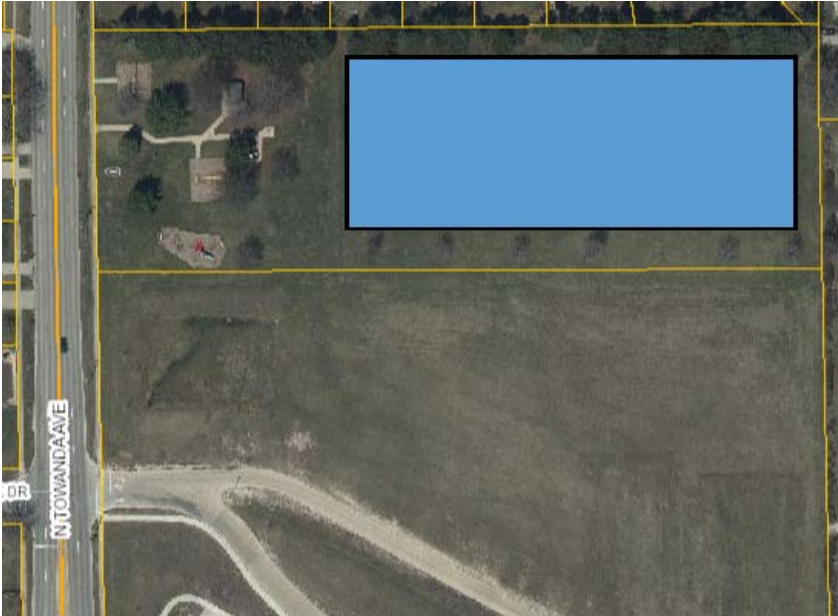

Field #	Age Groups	Field Size (yds.)	Goal Size (ft.)
1	U14	100 x 60	6' x 18'
2 - 5	U6 - U8	30 x 20	4' x 6'

**Park:** Fairview Park

**Location:** 801 North Main Street

Field #	Age Groups	Field Size (yds.)	Goal Size (ft.)
1	U9-10	60 x 40	7' x 21'

**Park:** Martin Luther King, Jr. Park

**Location:** 210 North Towanda Avenue (north of Sugar Creek School)

Field #	Age Groups	Field Size (yds.)	Goal Size (ft.)
1	U14	100 x 60	8' x 24'

**Park:** One Normal Plaza

**Location:** 700 Pine Street

Field #	Age Groups	Field Size (yds.)	Goal Size (ft.)
1 - 4	U9 - U10	50 x 40	6.5' x 12'

**Park:** Rosa Parks

**Location:** 105 East Raab Road

Field #	Age Groups	Field Size (yds.)	Goal Size (ft.)
1W – 1E, 2W – 2E	U9 – U10	60 x 40	6' x 18'
3	HS	110 x 70	8' x 24'