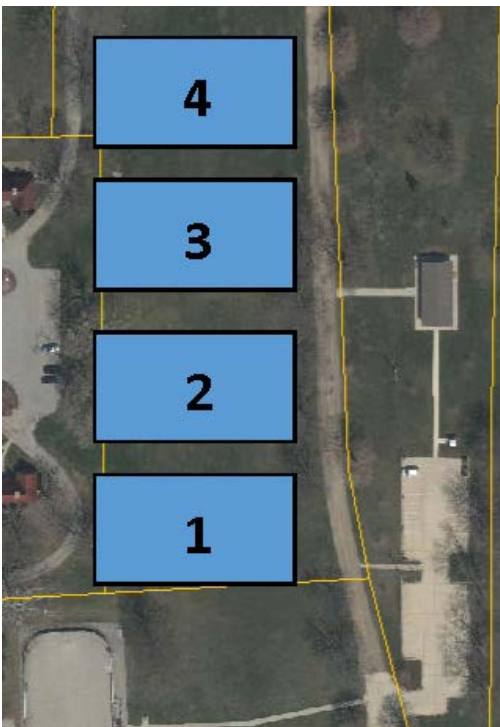

Field #	Age Groups	Field Size (yds.)	Goal Size (ft.)
1	U14	100 x 60	6' x 18'
2 - 5	U6 - U8	30 x 20	4' x 6'

**Park:** Fairview Park

**Location:** 801 North Main Street

Field #	Age Groups	Field Size (yds.)	Goal Size (ft.)
1	U9-10	60 x 40	7' x 21'

**Park:** Martin Luther King, Jr. Park

**Location:** 210 North Towanda Avenue (north of Sugar Creek School)

Field #	Age Groups	Field Size (yds.)	Goal Size (ft.)
1	U14	100 x 60	8' x 24'

**Park:** One Normal Plaza

**Location:** 700 Pine Street

Field #	Age Groups	Field Size (yds.)	Goal Size (ft.)
1 - 4	U9 - U10	50 x 40	6.5' x 12'

**Park:** Rosa Parks

**Location:** 105 East Raab Road

Field #	Age Groups	Field Size (yds.)	Goal Size (ft.)
1W – 1E, 2W – 2E	U9 – U10	60 x 40	6' x 18'
3	HS	110 x 70	8' x 24'