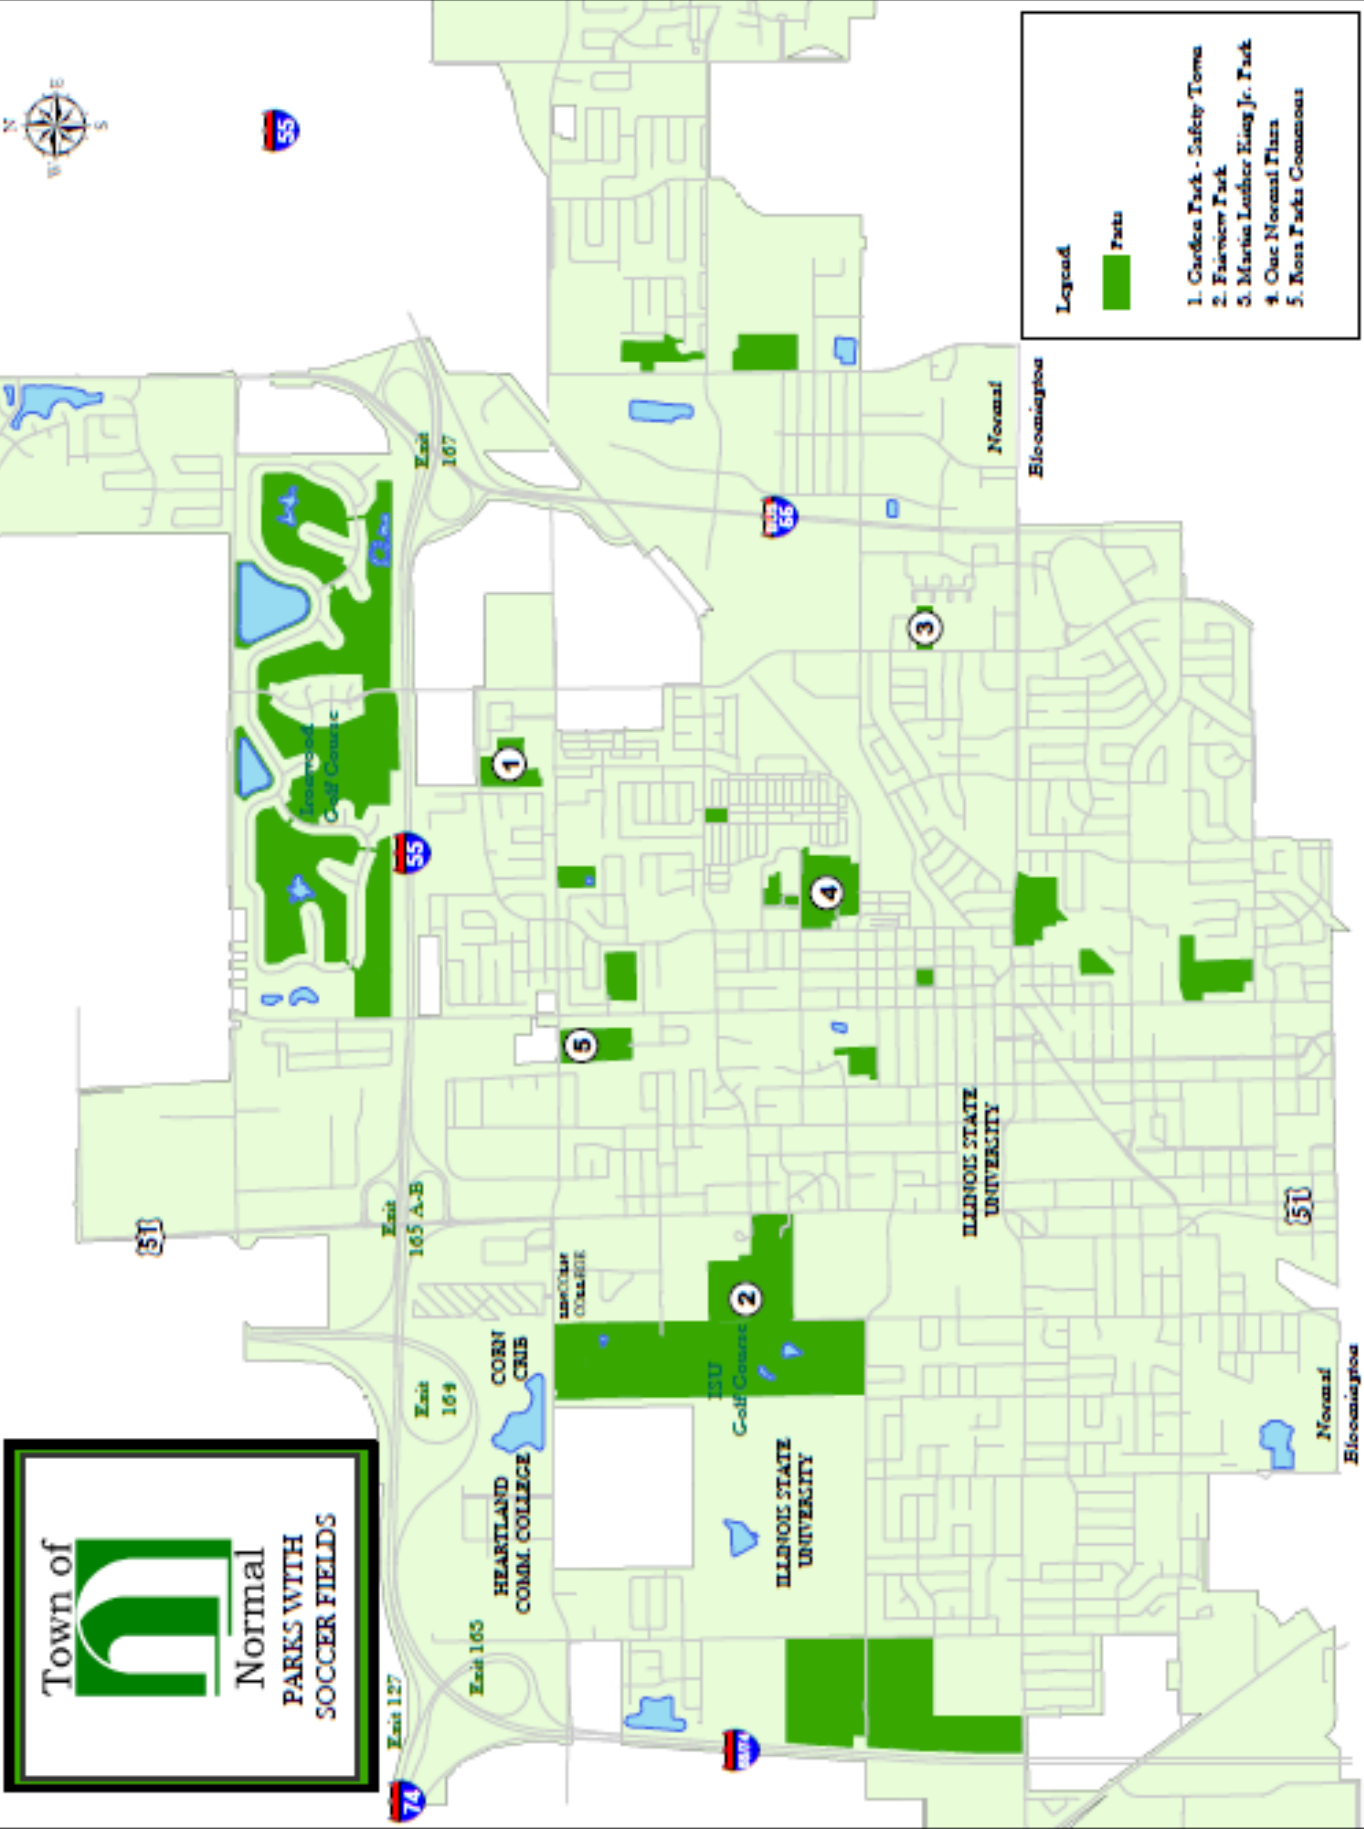

**Reservation Priority for one-time and ongoing usage are as follows:**

1. Normal Parks and Recreation
2. School teams
3. Club and recreational soccer organizations
4. Independent teams
5. Community members (after March 1)

**Seventeen (17) soccer fields are featured at the following six (6) Town of Normal parks:**

Field Map		Page 2
Carden Park	1300 East Raab Road (behind Prairieland School)	Page 3
Fairview Park	801 North Main Street	Page 3
Martin Luther King, Jr. Park	210 North Towanda Avenue (north of Sugar Creek School)	Page 4
One Normal Plaza	700 Pine Street	Page 4
Rosa Park Commons	105 East Raab Road	Page 5

- Legend**
- Parks
1. Carden Park - Safety Tents
  2. Fairview Park
  3. Martin Luther King Jr. Park
  4. Our Normal Plaza
  5. Ross Parks Commons

**Park:** Carden Park

**Location:** 1300 East Raab Rd (behind Prairieland School)