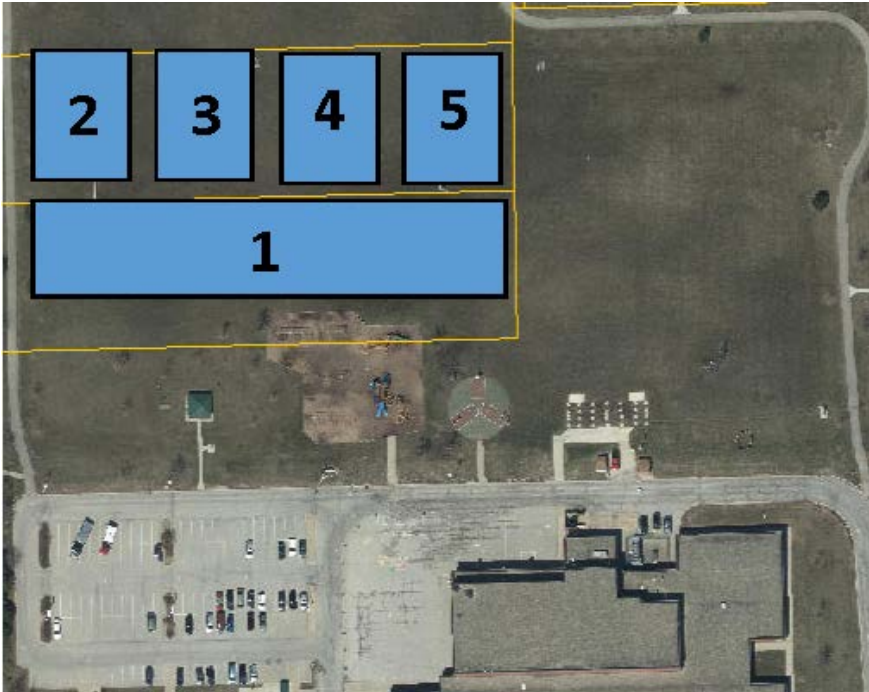

Park: Carden Park

Location: 1300 East Raab Rd (behind Prairieland School)

Field #	Age Groups	Field Size (yds.)	Goal Size (ft.)
1	U14	100 x 60	6' x 18'
2 - 5	U6 - U8	30 x 20	4' x 6'